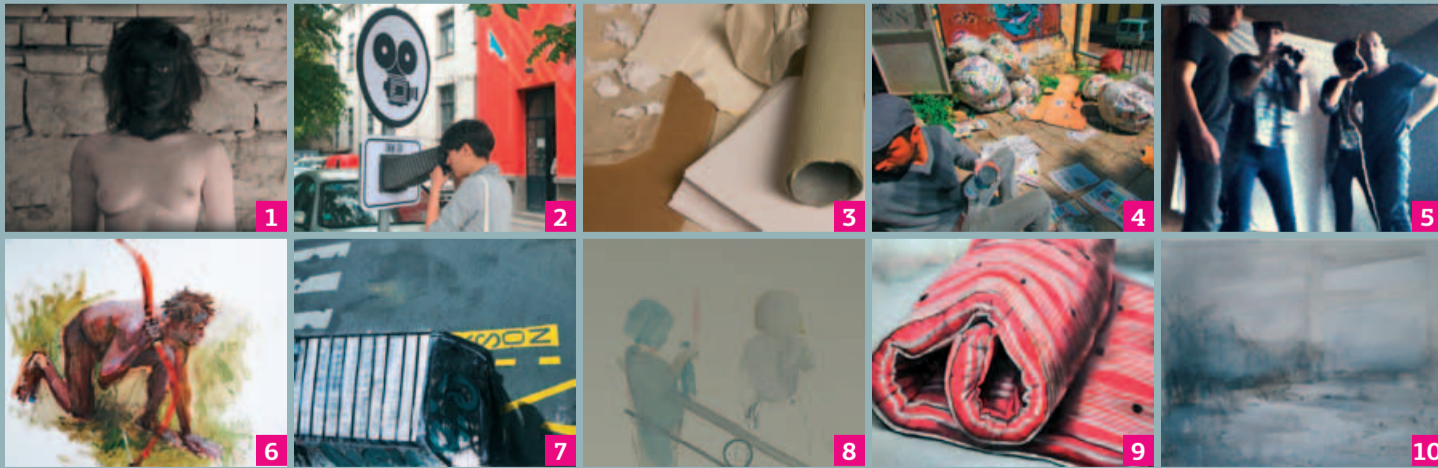

BULGARIA

Academia Gallery / National Academy of Art Sofia (NAA)
1 Shipka street, BG-Sofia 1000

EXHIBITION
May 28 – June 21, 2015

OPENING
MAY 28, 2015

Schedule
6.00 pm Press Preview
7.00 pm Opening

Nominees 1 Boryana Cherneva 2 Angel Chobanov 3 Simeon Damyanov
4 Martin Iwanow 5 Iliyana Kancheva 6 Ivan Kashlakov 7 Konstantin Kostov
8 Kalina Mavrodieva 9 Maria Stamati 10 Miglena Yoncheva-Nikolova